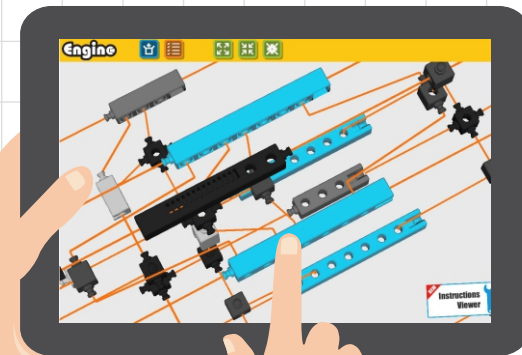

More theory & experiments online!

www.engino.com/theory/ce201mm-a

Building Tips

A

B

C

Double-action Extraction Tool

Free App

A

Use your PC or tablet and go to the following link for more models:

www.engo.com/instructions/ce201mm-a

B

Download the app to discover step-by-step instructions in 3D view!

Engino kidCAD (3D Viewer) app: