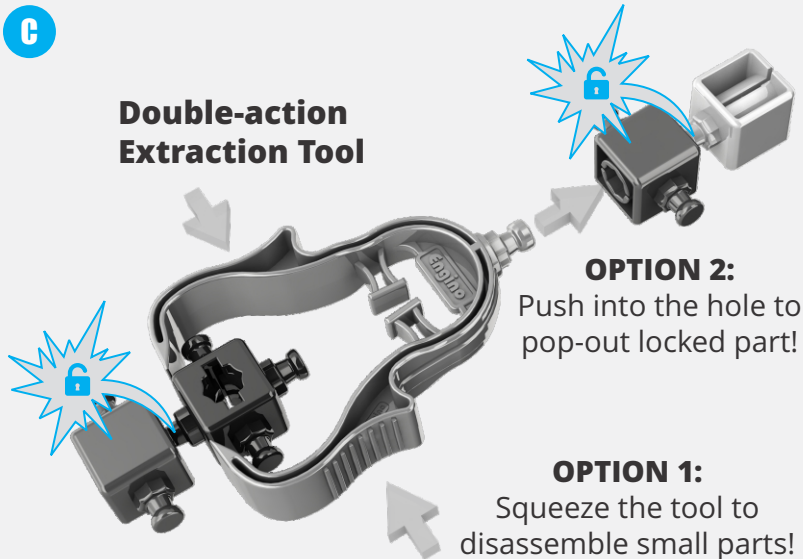

More theory & experiments online!

www.engino.com/theory/ce201mm-a

Building Tips

A

B

C

Double-action Extraction Tool

Free App

A

Use your PC or tablet and go to the following link for more models:

www.engo.com/instructions/ce201mm-a

B

Download the app to discover step-by-step instructions in 3D view!

Engino kidCAD (3D Viewer) app: