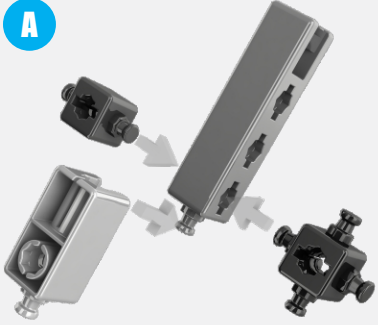

More theory & experiments online!

www.engino.com/theory/ce201mm-a

Building Tips

A

B

C

Double-action Extraction Tool

Free App

A

Use your PC or tablet and go to the following link for more models:

www.engo.com/instructions/ce201mm-a

B

Download the app to discover step-by-step instructions in 3D view!

Engino kidCAD (3D Viewer) app: